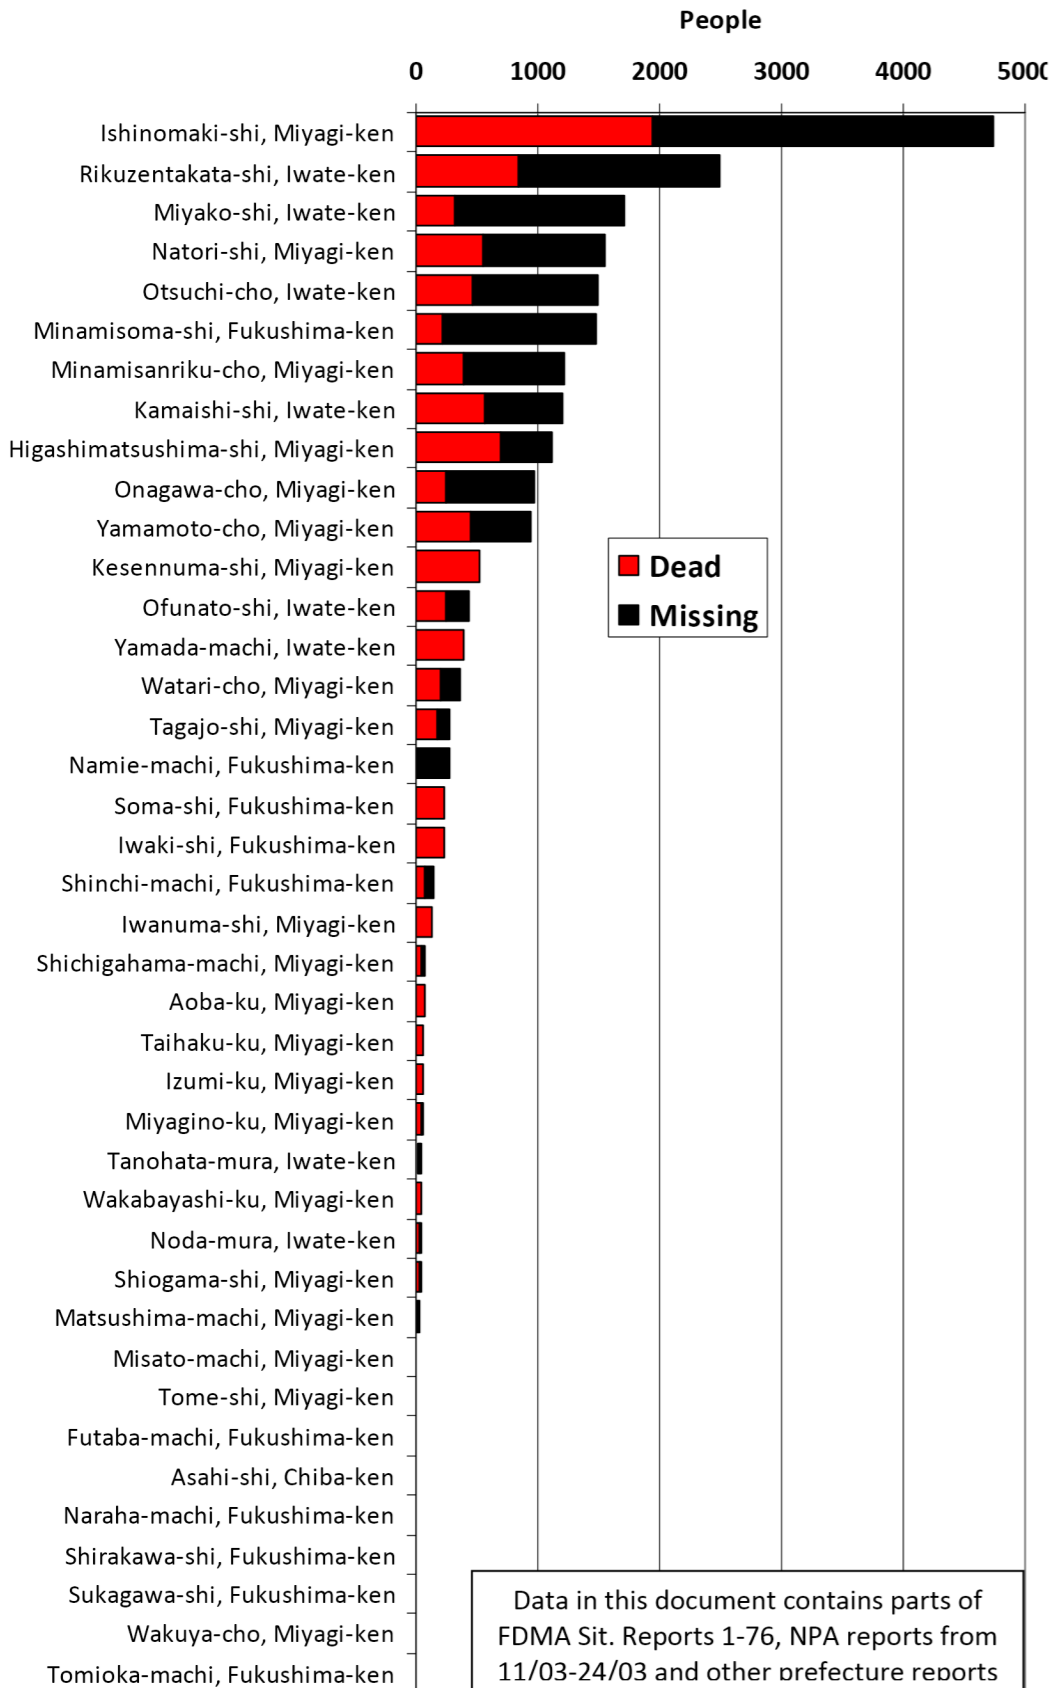

# 2011 Sendai Earthquake – CATDAT Situation Report No. 10

## Main socio-economic impacts on the Japanese municipalities

James Daniell - CEDIM, CATDAT, earthquake-report.com

**Dead and Missing from towns affected by Sendai EQ (>10ppl)**

**People in Shelters as a % of pre-EQ Population (incomplete statistics as of 24-03-2011)**

Dead and Missing from 98 Municipalities have been reported as a result of the 2011 Sendai Earthquake.

CATDAT Situation Report 10  
-----Dead and Missing-----  
2011 Tohoku Earthquake

Data in this document contains parts of FDMA Sit. Reports 1-76, NPA reports from 11/03-24/03 and other prefecture reports