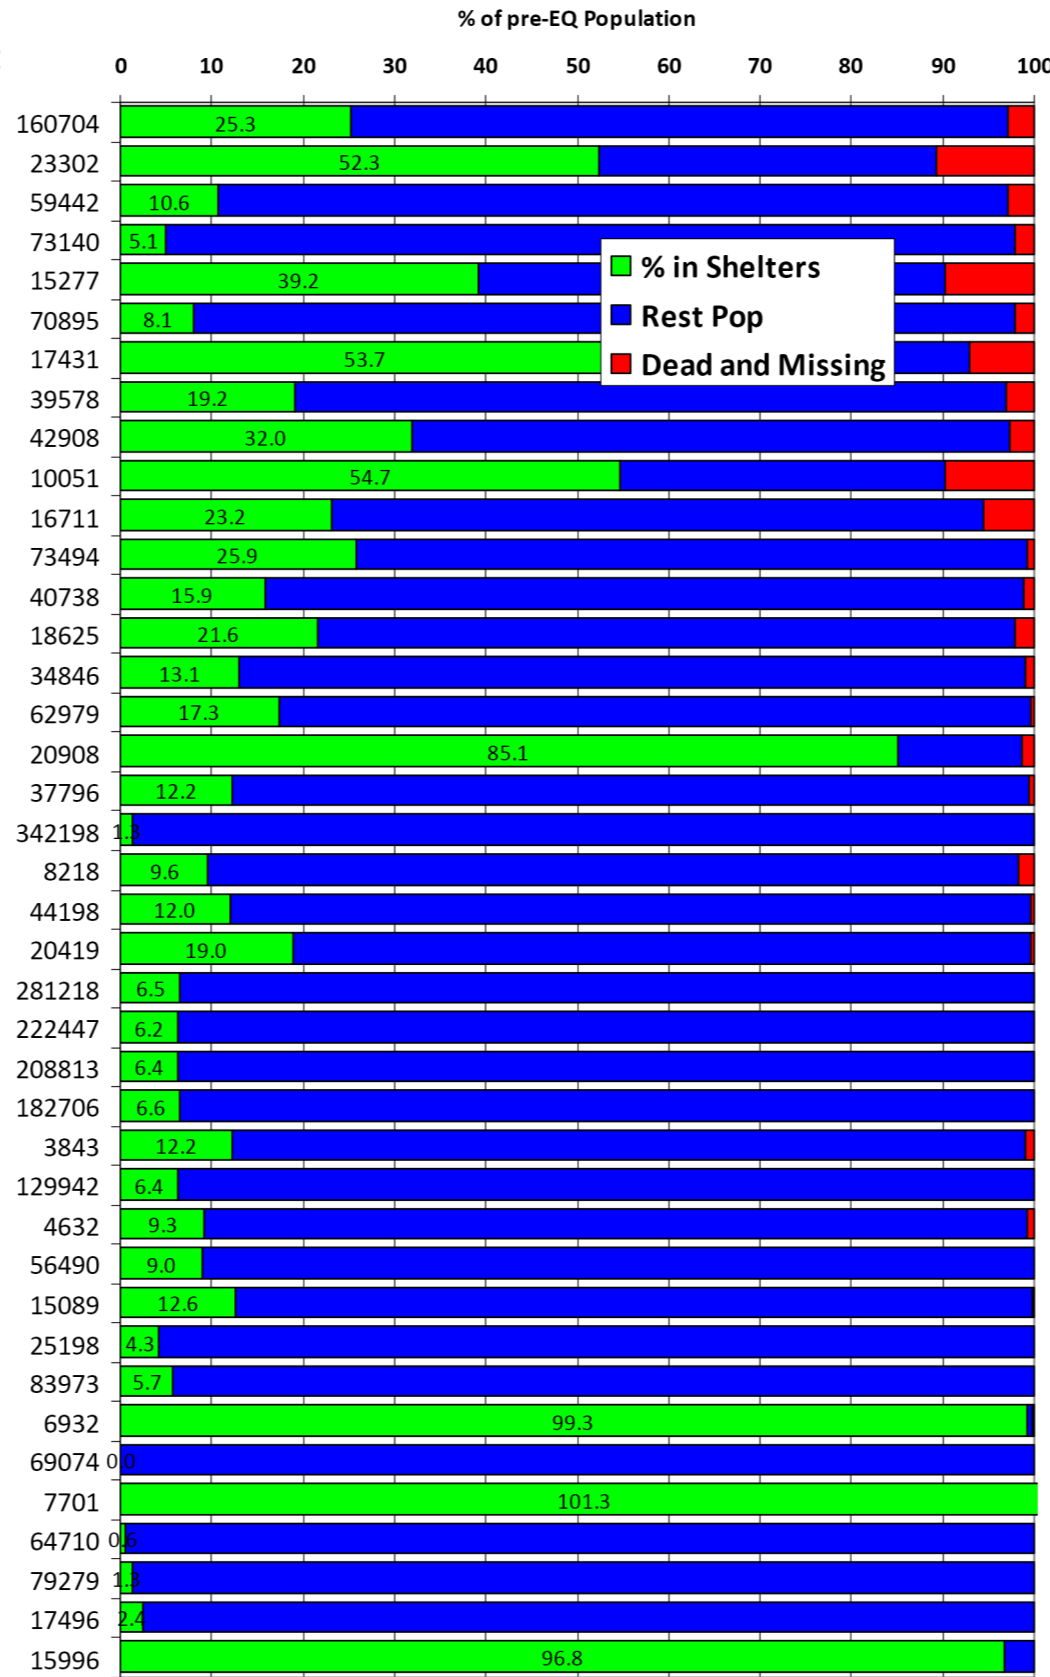

# 2011 Sendai Earthquake – CATDAT Situation Report No. 10

## Main socio-economic impacts on the Japanese municipalities

James Daniell - CEDIM, CATDAT, earthquake-report.com

**Dead and Missing from towns affected by Sendai EQ (>10ppl)**

**People in Shelters as a % of pre-EQ Population (incomplete statistics as of 24-03-2011)**

Dead and Missing from 98 Municipalities have been reported as a result of the 2011 Sendai Earthquake.

CATDAT Situation Report 10  
-----Dead and Missing-----  
2011 Tohoku Earthquake

Data in this document contains parts of FDMA Sit. Reports 1-76, NPA reports from 11/03-24/03 and other prefecture reports