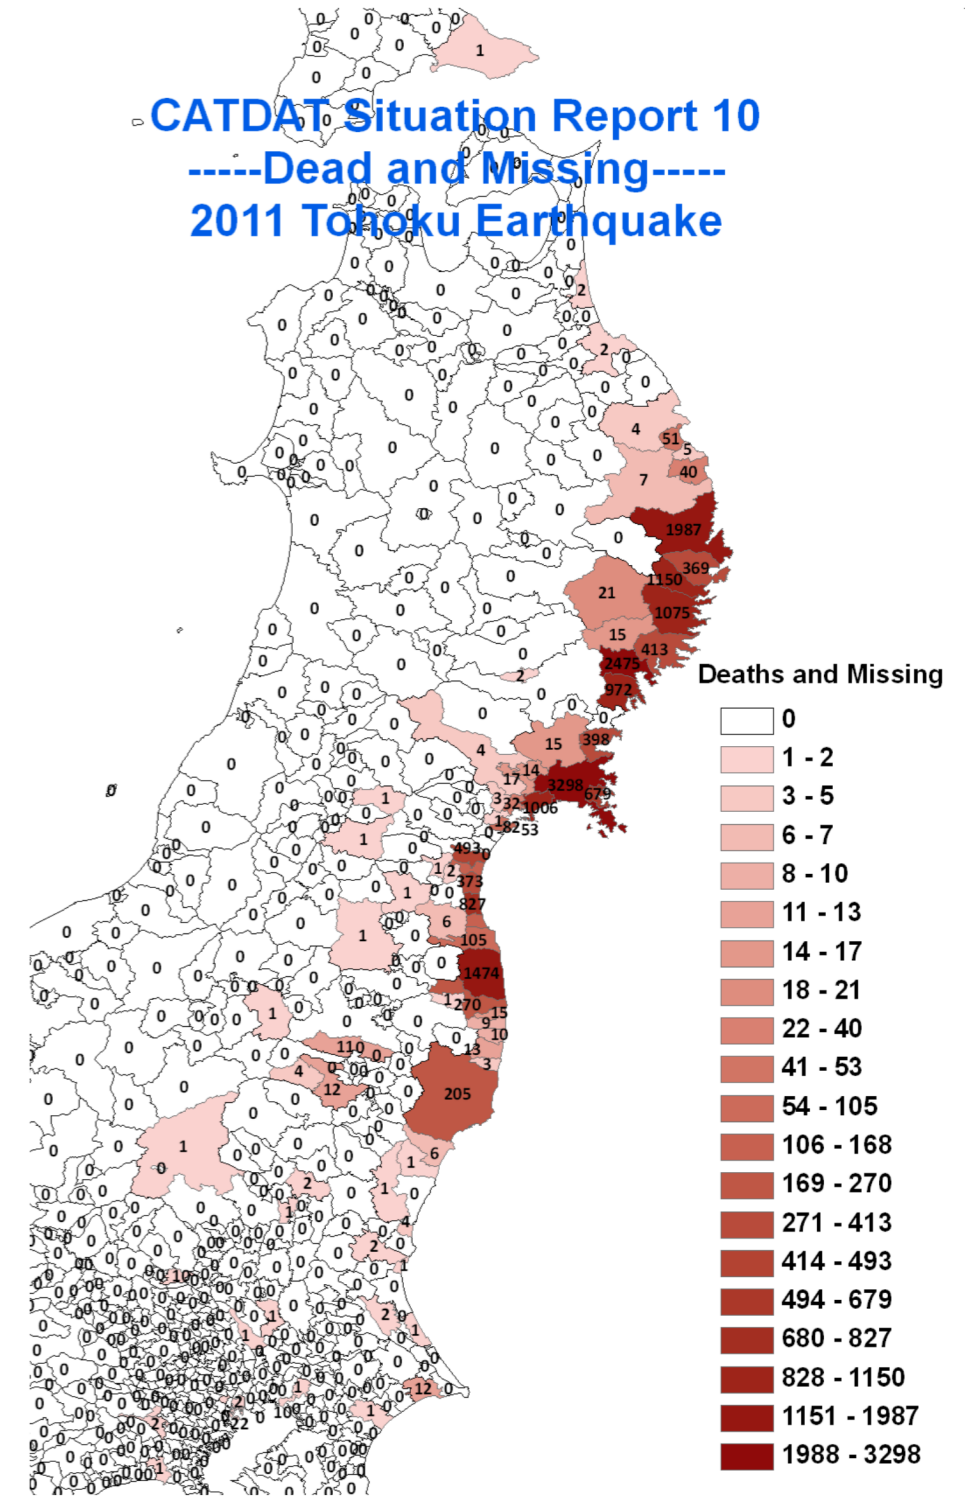

# 2011 Sendai Earthquake – CATDAT Situation Report No. 10

## Main socio-economic impacts on the Japanese municipalities

James Daniell - CEDIM, CATDAT, earthquake-report.com

**Dead and Missing from towns affected by Sendai EQ (>10ppl)**

**People in Shelters as a % of pre-EQ Population (incomplete statistics as of 24-03-2011)**

Dead and Missing from 98 Municipalities have been reported as a result of the 2011 Sendai Earthquake.

CATDAT Situation Report 10  
-----Dead and Missing-----  
2011 Tohoku Earthquake

Data in this document contains parts of FDMA Sit. Reports 1-76, NPA reports from 11/03-24/03 and other prefecture reports